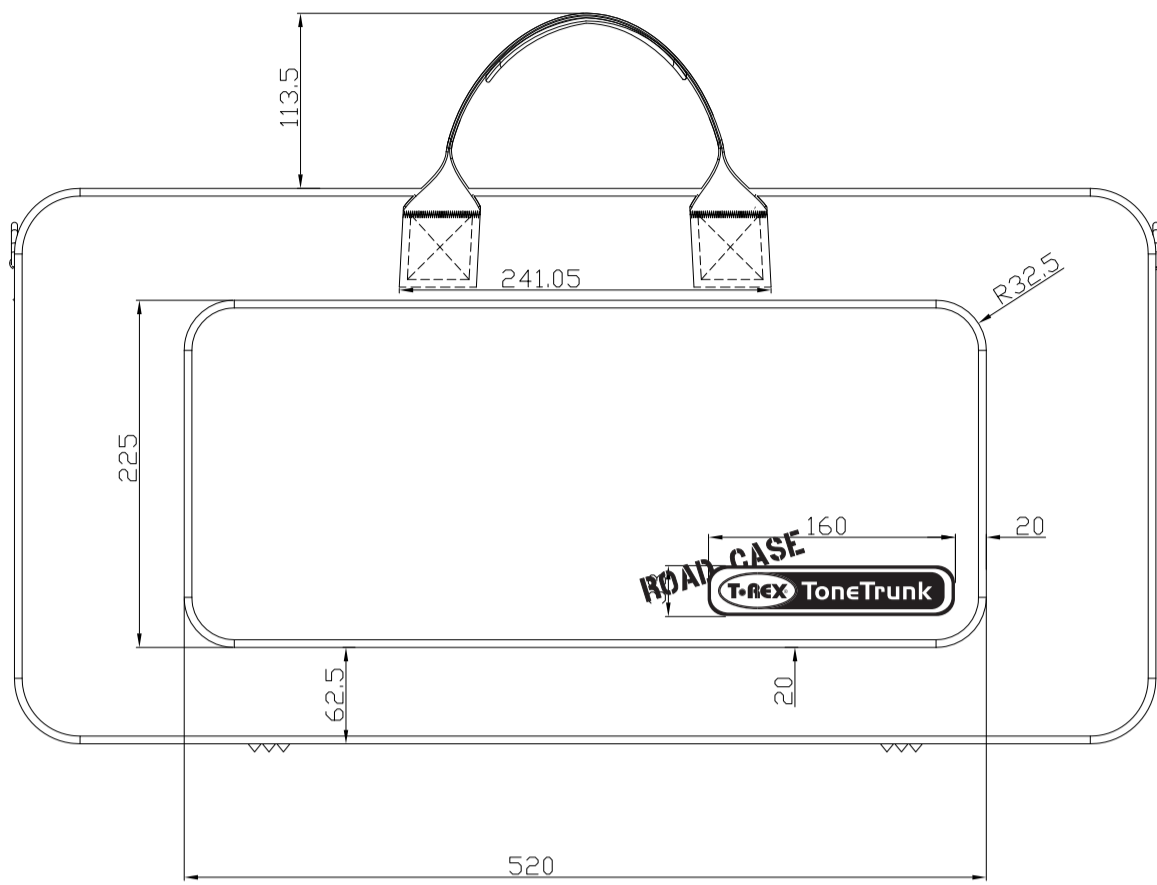

TONETRUNK SOFT BAG 70

Most measurements are in mm - some are also shown in inches

Board and Bag: 3,5 kg / 123,11 oz

Board: 2,4 kg / 89,24 oz

TONETRUNK BOARD 70

Most measurements are in mm - some are also shown in inches