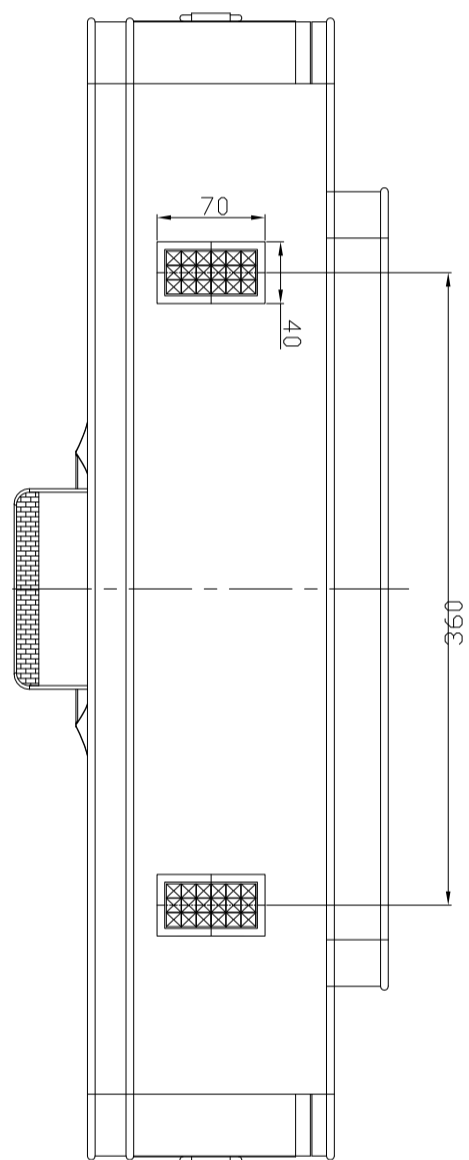

TONETRUNK SOFT BAG 70

Most measurements are in mm - some are also shown in inches

Board and Bag: 3,5 kg / 123,11 oz

Board: 2,4 kg / 89,24 oz

TONETRUNK BOARD 70

Most measurements are in mm - some are also shown in inches