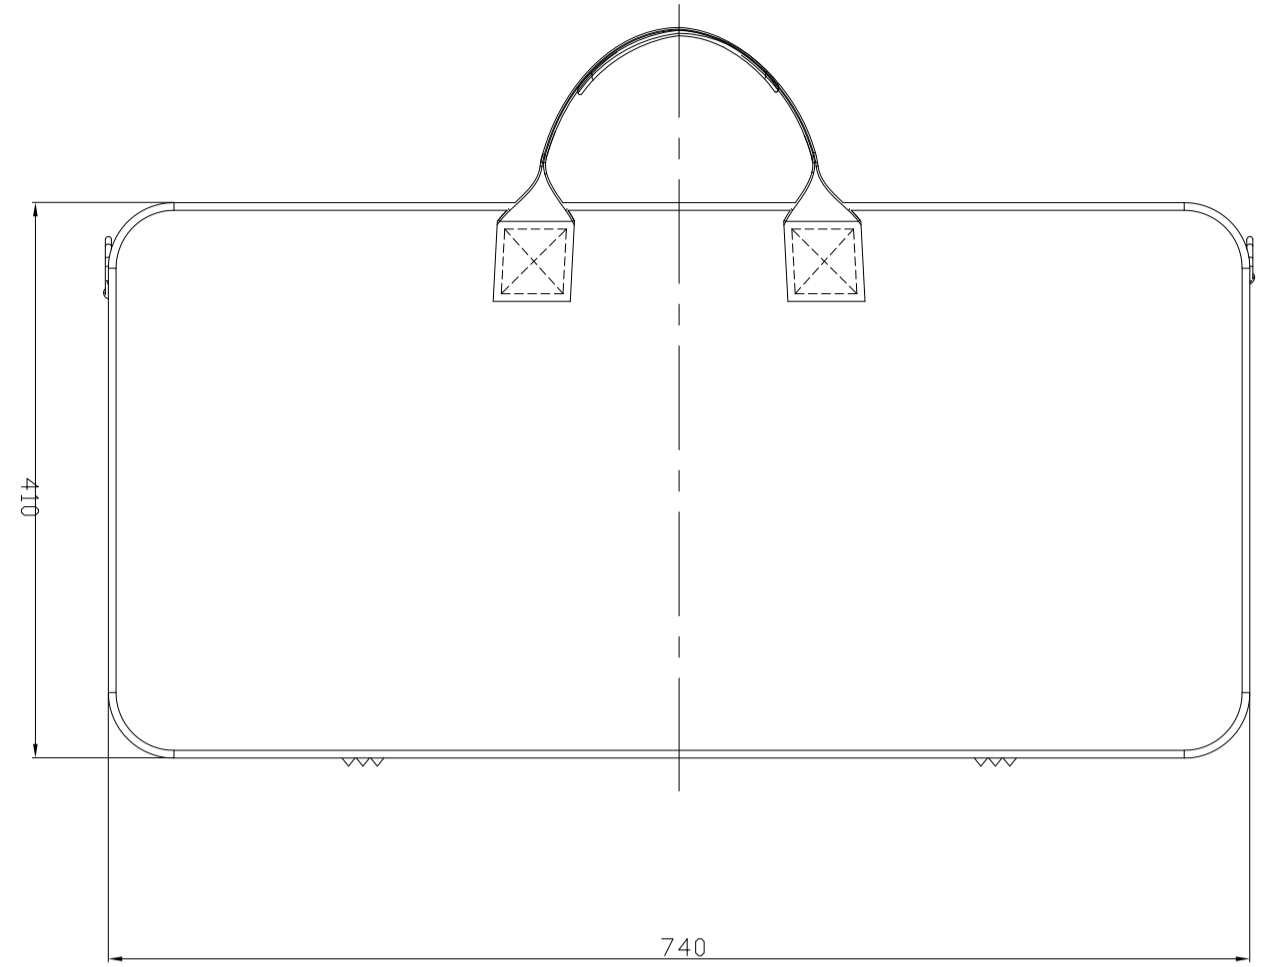

TONETRUNK SOFT BAG 70

Most measurements are in mm - some are also shown in inches

Board and Bag: 3,5 kg / 123,11 oz

Board: 2,4 kg / 89,24 oz

TONETRUNK BOARD 70

Most measurements are in mm - some are also shown in inches