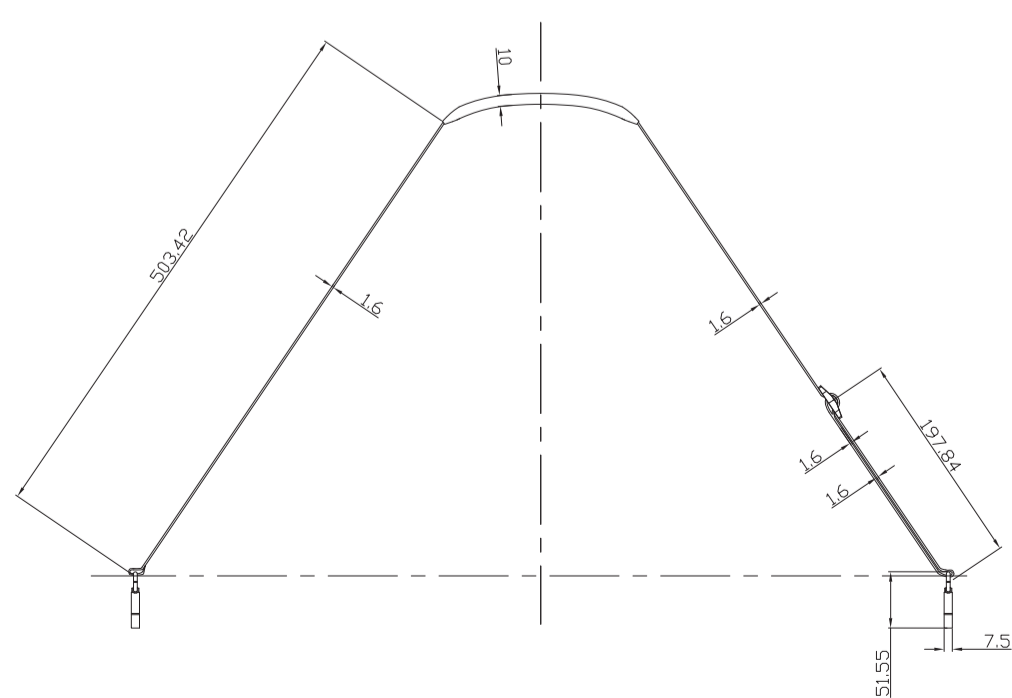

TONETRUNK SOFT BAG 70

Most measurements are in mm - some are also shown in inches

Board and Bag: 3,5 kg / 123,11 oz

Board: 2,4 kg / 89,24 oz

TONETRUNK BOARD 70

Most measurements are in mm - some are also shown in inches