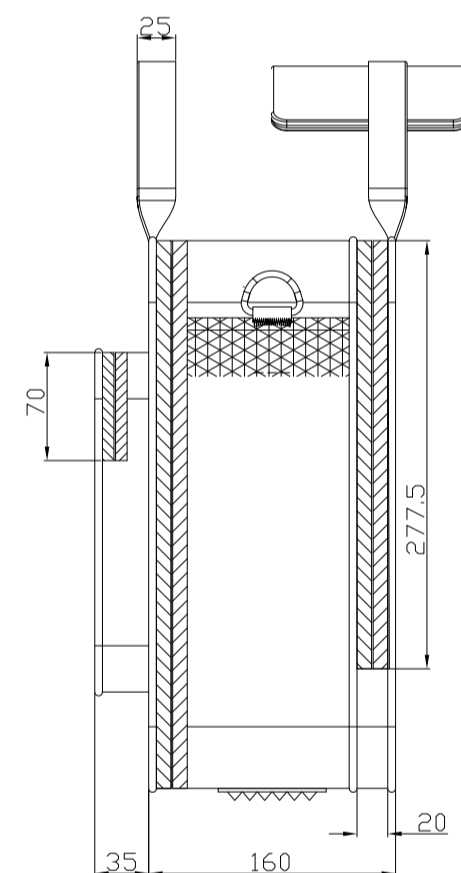

TONETRUNK SOFT BAG 70

Most measurements are in mm - some are also shown in inches

Board and Bag: 3,5 kg / 123,11 oz

Board: 2,4 kg / 89,24 oz

TONETRUNK BOARD 70

Most measurements are in mm - some are also shown in inches