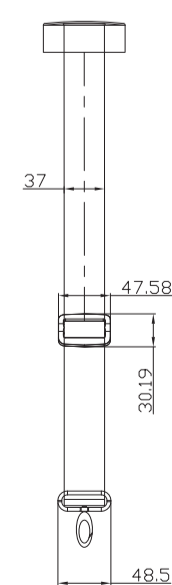

TONETRUNK SOFT BAG 70

Most measurements are in mm - some are also shown in inches

Board and Bag: 3,5 kg / 123,11 oz

Board: 2,4 kg / 89,24 oz

TONETRUNK BOARD 70

Most measurements are in mm - some are also shown in inches