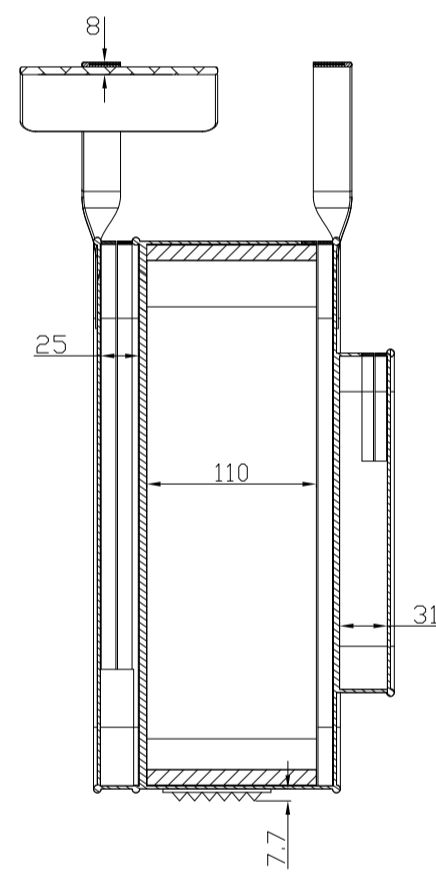

TONETRUNK SOFT BAG 70

Most measurements are in mm - some are also shown in inches

Board and Bag: 3,5 kg / 123,11 oz

Board: 2,4 kg / 89,24 oz

TONETRUNK BOARD 70

Most measurements are in mm - some are also shown in inches