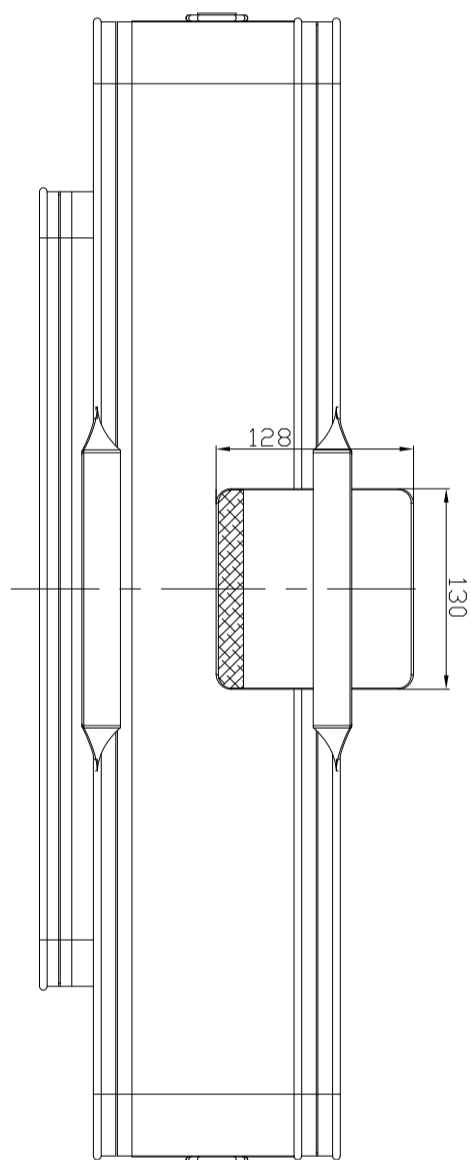

TONETRUNK SOFT BAG 70

Most measurements are in mm - some are also shown in inches

Board and Bag: 3,5 kg / 123,11 oz

Board: 2,4 kg / 89,24 oz

TONETRUNK BOARD 70

Most measurements are in mm - some are also shown in inches