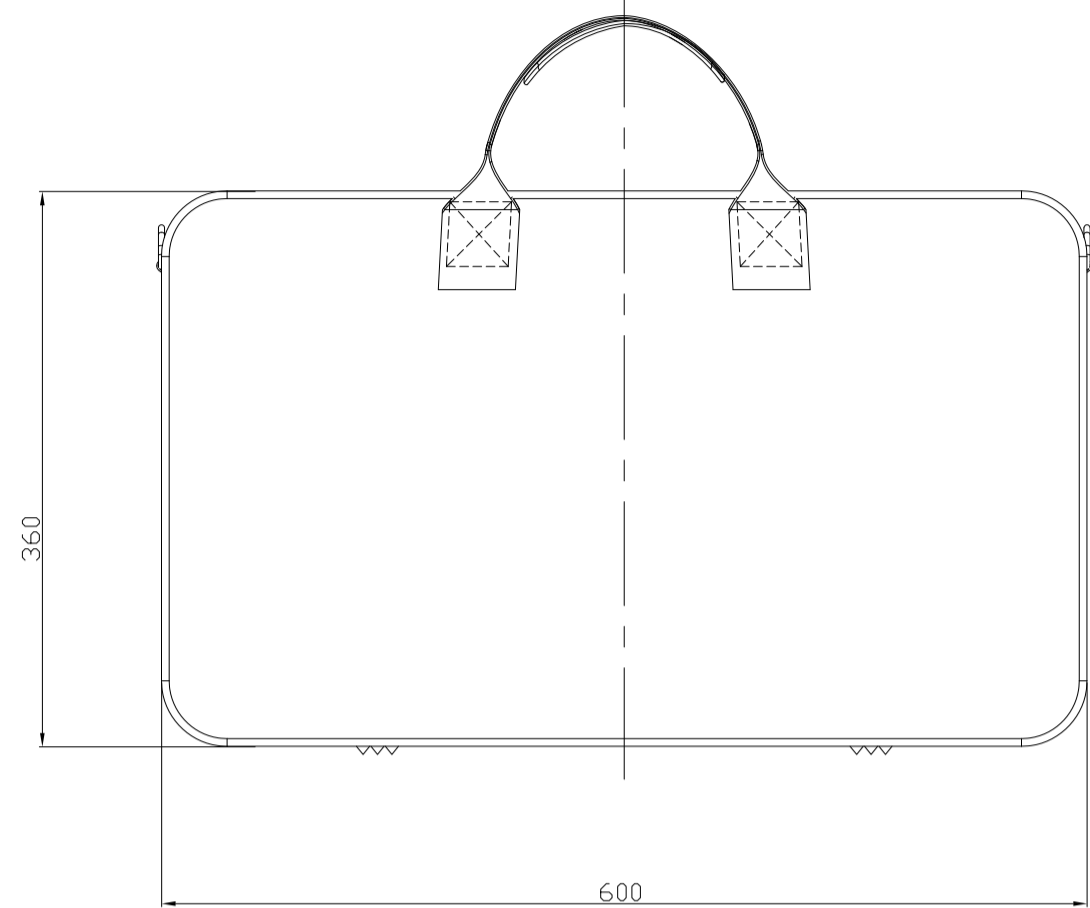

TONETRUNK SOFT BAG 56

Most measurements are in mm - some are also shown in inches

Board Bag: 2,9 kg / 104,06 oz
 Board: 1,9 kg / 68,78 oz

TONETRUNK BOARD 56

Most measurements are in mm - some are also shown in inches

SECTION A

SECTION B

SECTION A

SECTION B