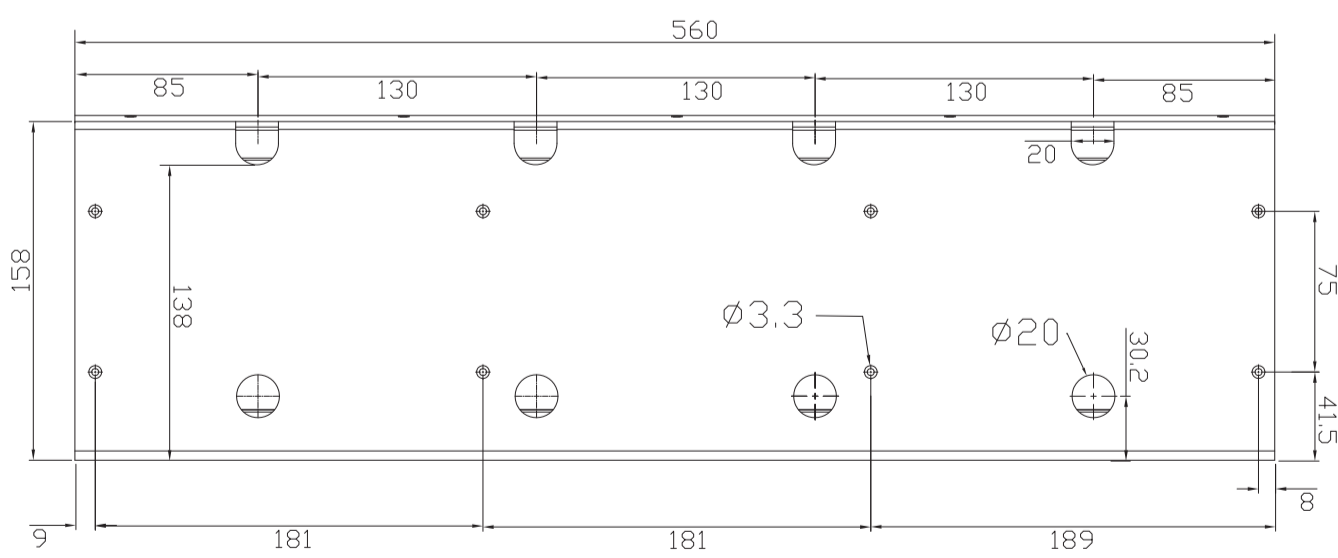

TONETRUNK SOFT BAG 56

Most measurements are in mm - some are also shown in inches

Board Bag: 2,9 kg / 104,06 oz
 Board: 1,9 kg / 68,78 oz

TONETRUNK BOARD 56

Most measurements are in mm - some are also shown in inches

SECTION A

SECTION B

SECTION A

SECTION B