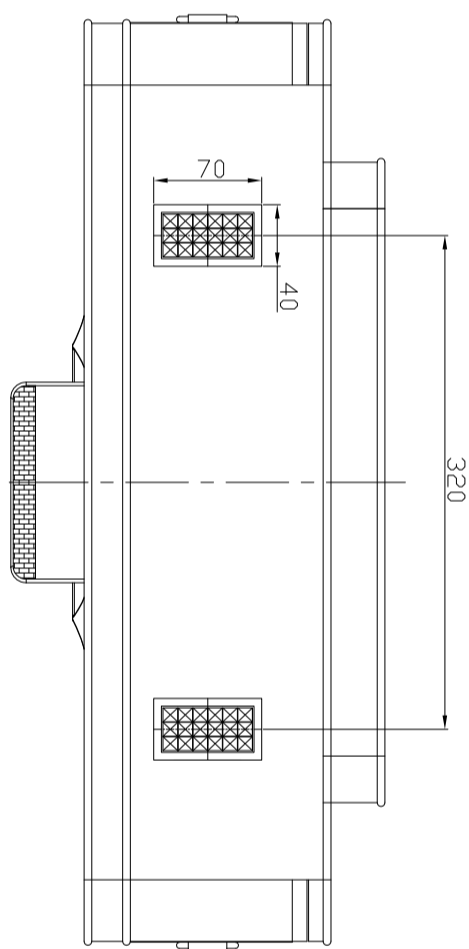

TONETRUNK SOFT BAG 56

Most measurements are in mm - some are also shown in inches

Board Bag: 2,9 kg / 104,06 oz
 Board: 1,9 kg / 68,78 oz

TONETRUNK BOARD 56

Most measurements are in mm - some are also shown in inches

SECTION A

SECTION B

SECTION A

SECTION B