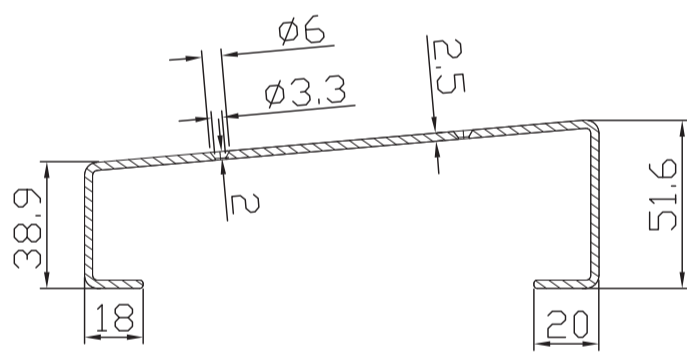

TONETRUNK SOFT BAG 56

Most measurements are in mm - some are also shown in inches

Board Bag: 2,9 kg / 104,06 oz
 Board: 1,9 kg / 68,78 oz

TONETRUNK BOARD 56

Most measurements are in mm - some are also shown in inches

SECTION A

SECTION B

SECTION A

SECTION B