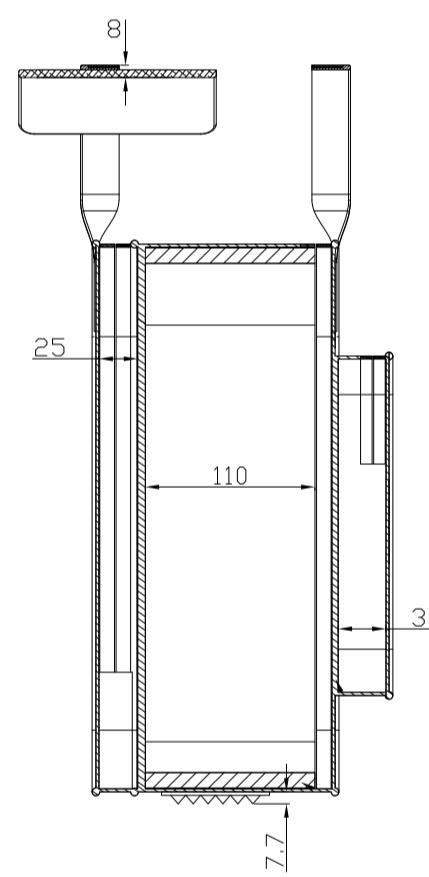

TONETRUNK SOFT BAG 56

Most measurements are in mm - some are also shown in inches

Board Bag: 2,9 kg / 104,06 oz
 Board: 1,9 kg / 68,78 oz

TONETRUNK BOARD 56

Most measurements are in mm - some are also shown in inches

SECTION A

SECTION B

SECTION A

SECTION B