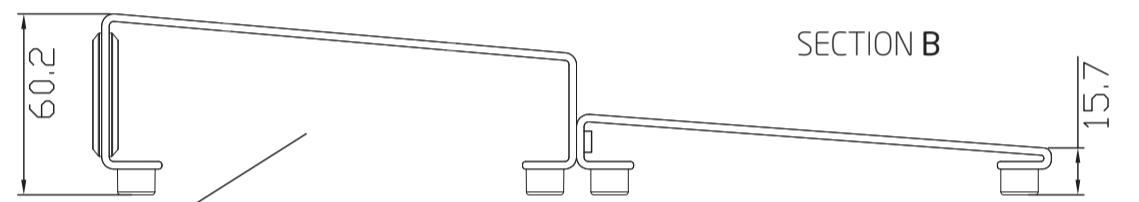

SECTION A

SECTION B