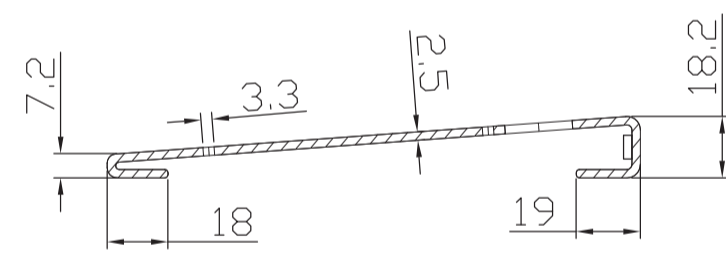

TONETRUNK BOARD 56

Most measurements are in mm - some are also shown in inches