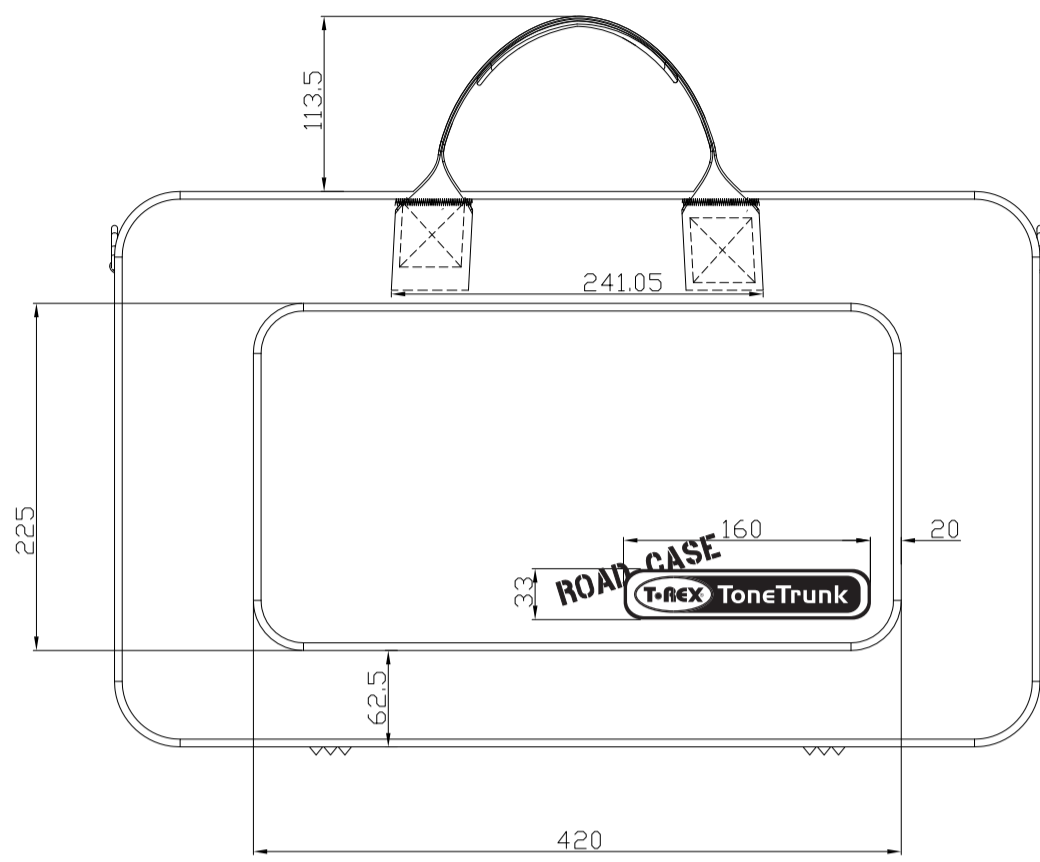

TONETRUNK SOFT BAG 56

Most measurements are in mm - some are also shown in inches

Board Bag: 2,9 kg / 104,06 oz
 Board: 1,9 kg / 68,78 oz

TONETRUNK BOARD 56

Most measurements are in mm - some are also shown in inches

SECTION A

SECTION B

SECTION A

SECTION B