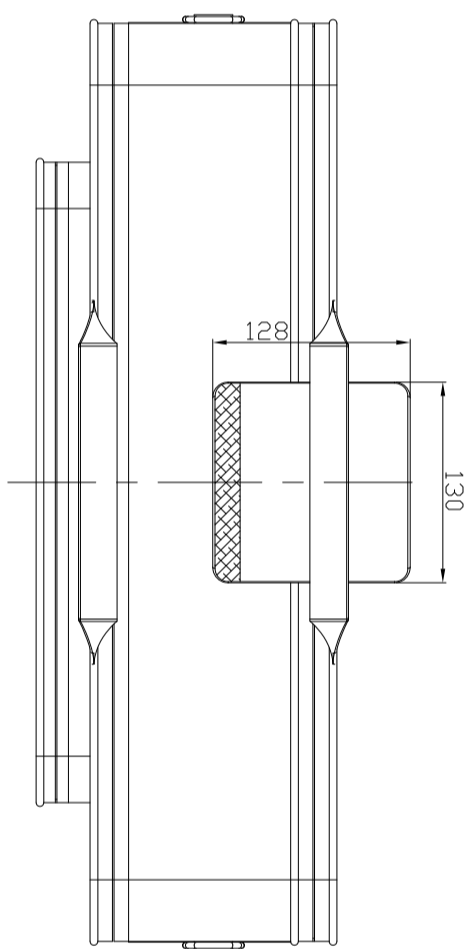

TONETRUNK SOFT BAG 56

Most measurements are in mm - some are also shown in inches

Board Bag: 2,9 kg / 104,06 oz
 Board: 1,9 kg / 68,78 oz

TONETRUNK BOARD 56

Most measurements are in mm - some are also shown in inches

SECTION A

SECTION B

SECTION A

SECTION B