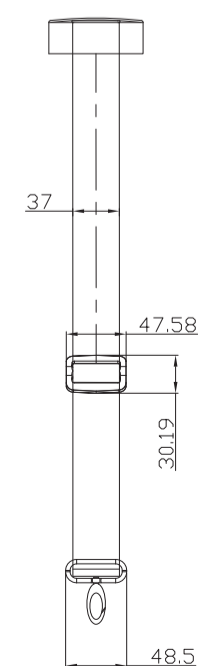

TONETRUNK SOFT BAG 56

Most measurements are in mm - some are also shown in inches

Board Bag: 2,9 kg / 104,06 oz
 Board: 1,9 kg / 68,78 oz

TONETRUNK BOARD 56

Most measurements are in mm - some are also shown in inches

SECTION A

SECTION B

SECTION A

SECTION B