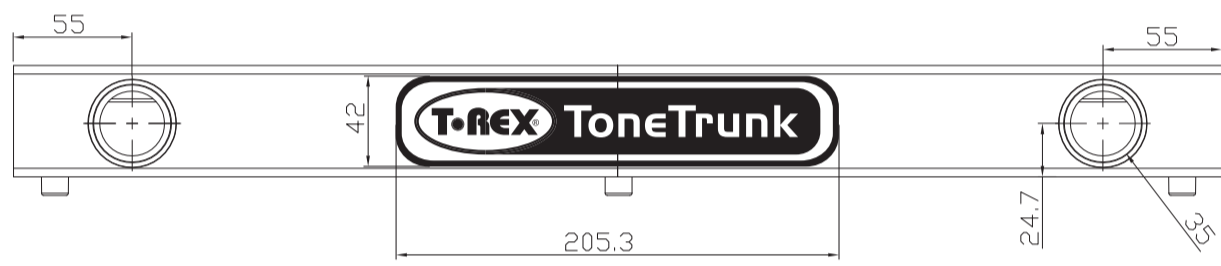

TONETRUNK SOFT BAG 56

Most measurements are in mm - some are also shown in inches

Board Bag: 2,9 kg / 104,06 oz
 Board: 1,9 kg / 68,78 oz

TONETRUNK BOARD 56

Most measurements are in mm - some are also shown in inches