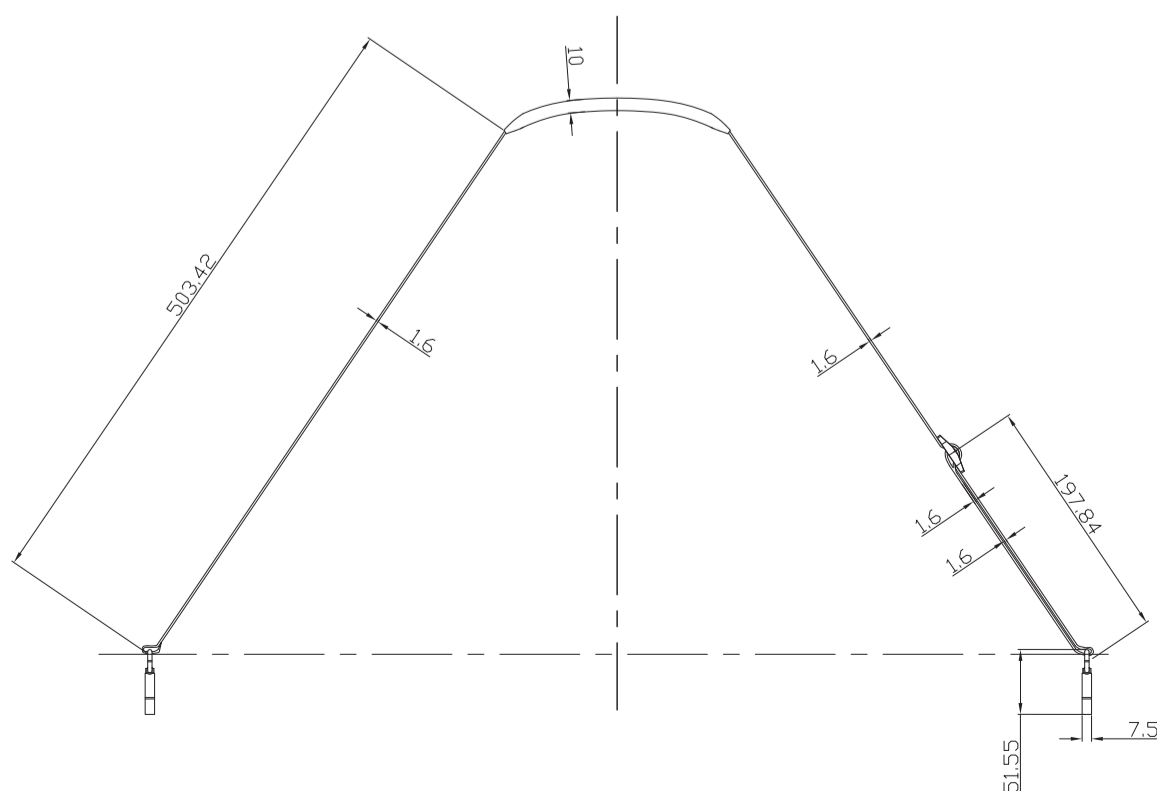

TONETRUNK SOFT BAG 56

Most measurements are in mm - some are also shown in inches

Board Bag: 2,9 kg / 104,06 oz
 Board: 1,9 kg / 68,78 oz

TONETRUNK BOARD 56

Most measurements are in mm - some are also shown in inches

SECTION A

SECTION B

SECTION A

SECTION B