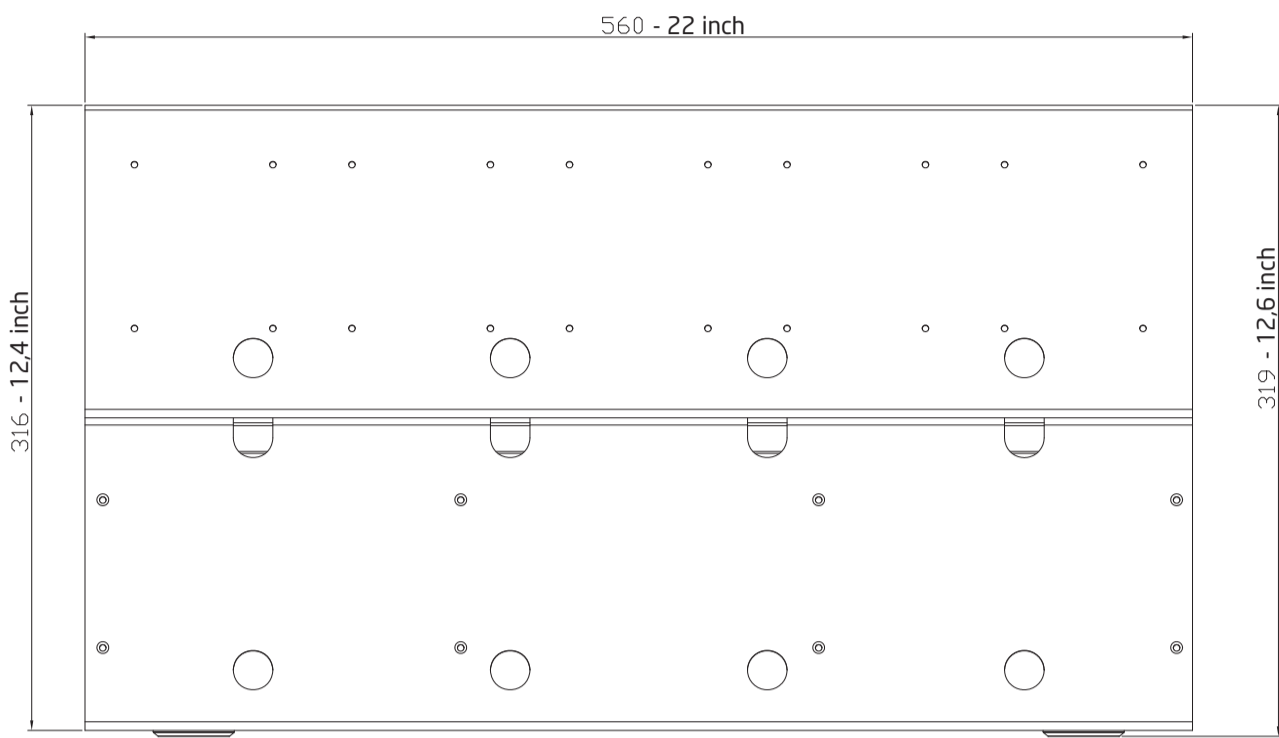

TONETRUNK SOFT BAG 56

Most measurements are in mm - some are also shown in inches

Board Bag: 2,9 kg / 104,06 oz
 Board: 1,9 kg / 68,78 oz

TONETRUNK BOARD 56

Most measurements are in mm - some are also shown in inches