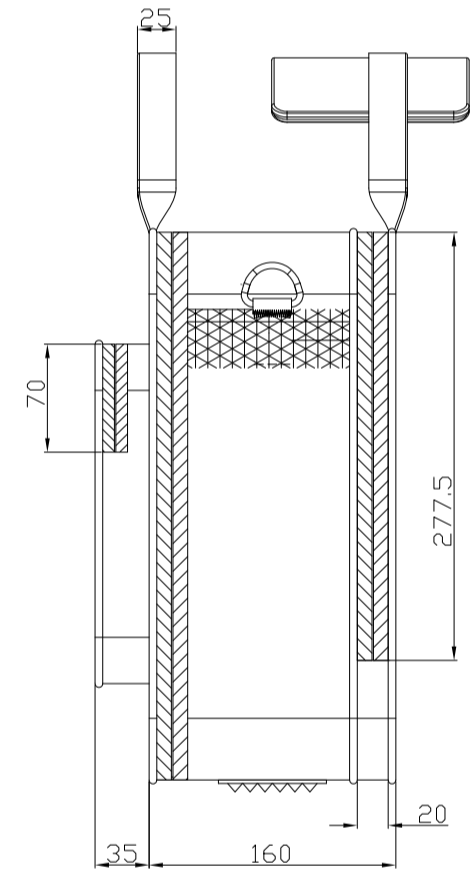

TONETRUNK SOFT BAG 56

Most measurements are in mm - some are also shown in inches

Board Bag: 2,9 kg / 104,06 oz
 Board: 1,9 kg / 68,78 oz

TONETRUNK BOARD 56

Most measurements are in mm - some are also shown in inches

SECTION A

SECTION B

SECTION A

SECTION B