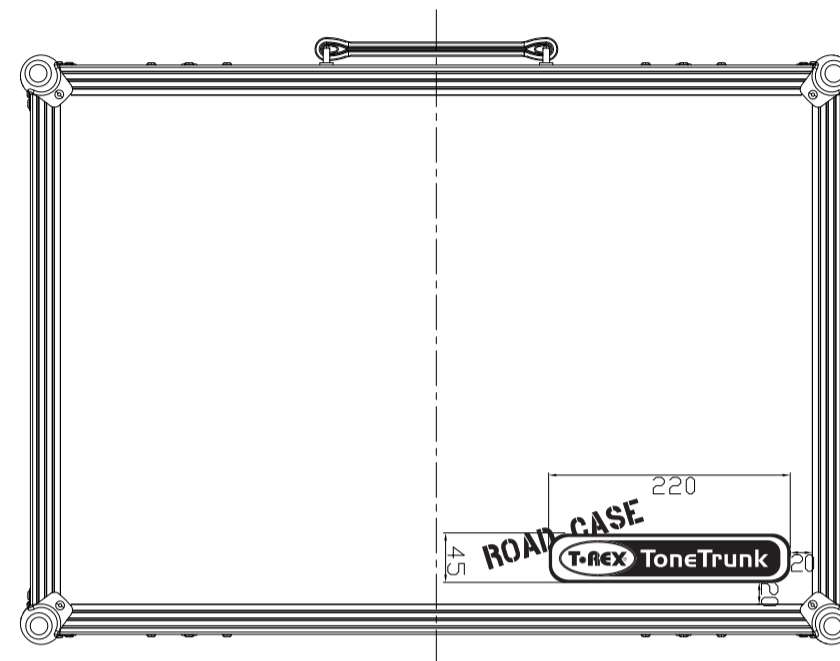

TONETRUNK ROAD CASE MAJOR

Most measurements are in mm - some are also shown in inches

Board and Bag: 17 kg / 37,5 lb
 Board: 3,9 kg / 8,6 lb

TONETRUNK BOARD MAJOR

Most measurements are in mm - some are also shown in inches

SECTION A

SECTION B

SECTION C