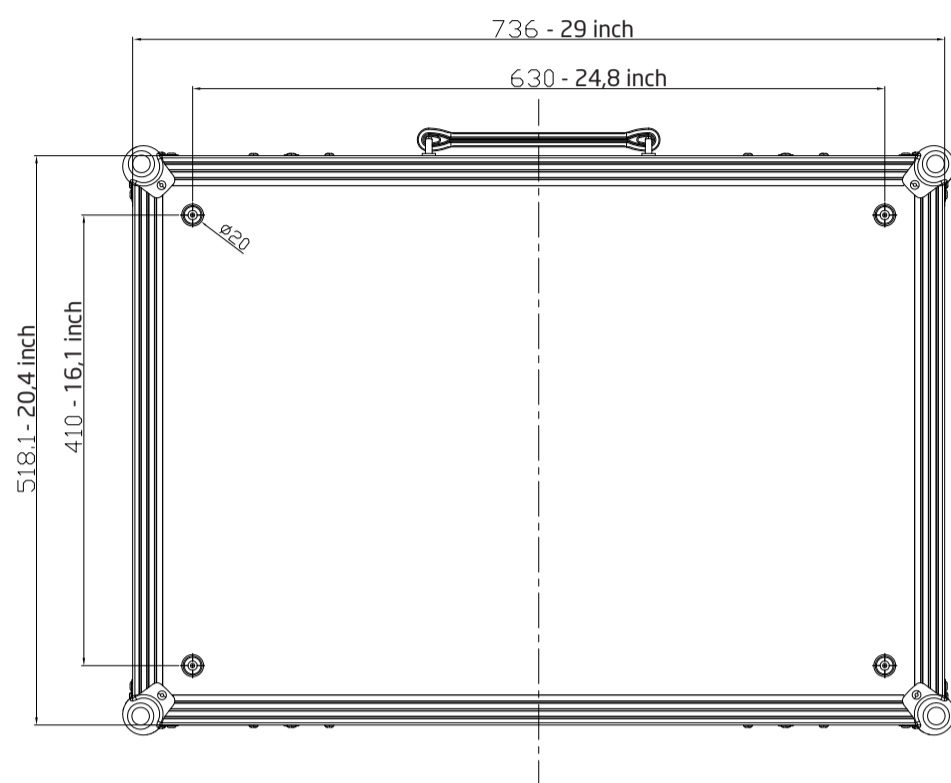

TONETRUNK ROAD CASE MAJOR

Most measurements are in mm - some are also shown in inches

Board and Bag: 17 kg / 37,5 lb
 Board: 3,9 kg / 8,6 lb

TONETRUNK BOARD MAJOR

Most measurements are in mm - some are also shown in inches