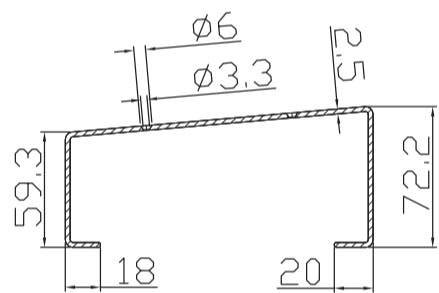

TONETRUNK ROAD CASE MAJOR

Most measurements are in mm - some are also shown in inches

Board and Bag: 17 kg / 37,5 lb
 Board: 3,9 kg / 8,6 lb

TONETRUNK BOARD MAJOR

Most measurements are in mm - some are also shown in inches

SECTION A

SECTION B

SECTION C