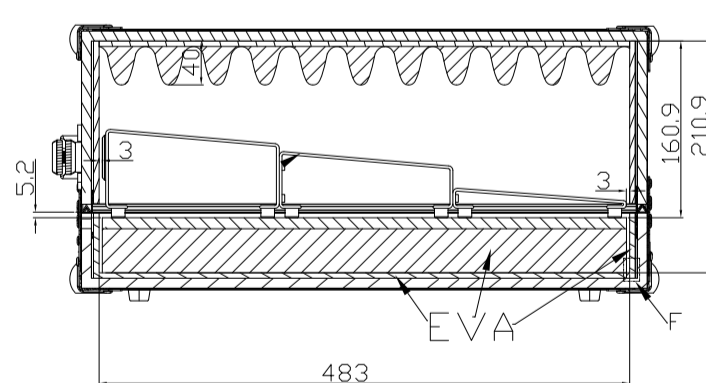

TONETRUNK ROAD CASE MAJOR

Most measurements are in mm - some are also shown in inches

Board and Bag: 17 kg / 37,5 lb
 Board: 3,9 kg / 8,6 lb

TONETRUNK BOARD MAJOR

Most measurements are in mm - some are also shown in inches

SECTION A

SECTION B

SECTION C