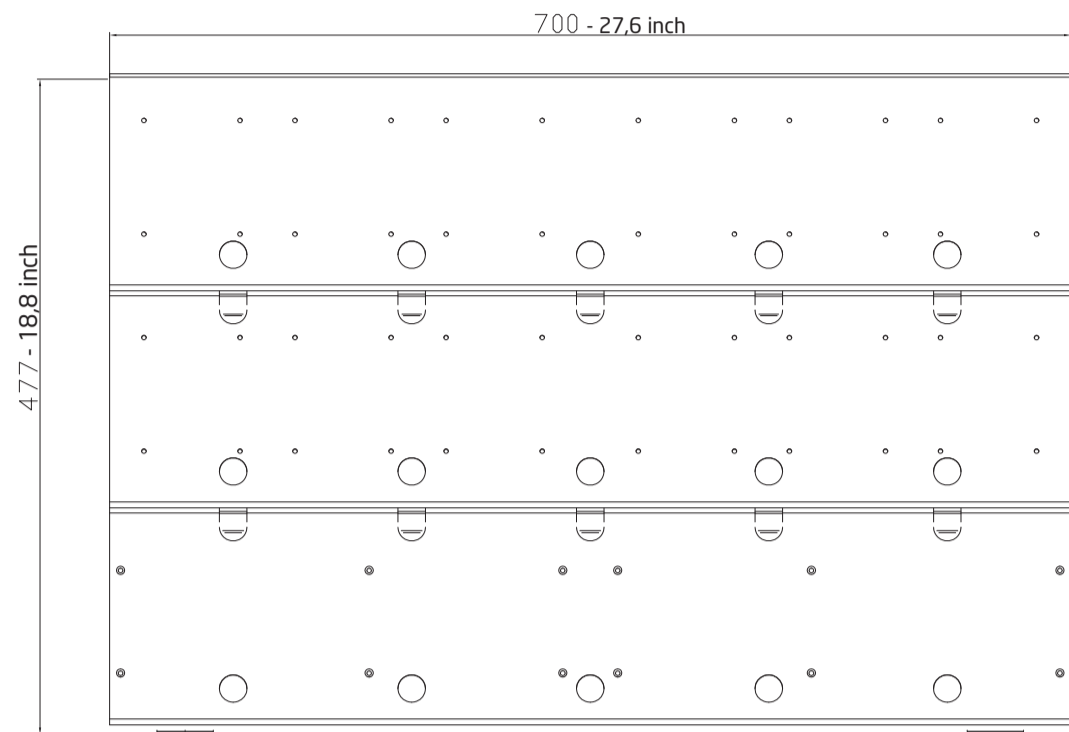

TONETRUNK ROAD CASE MAJOR

Most measurements are in mm - some are also shown in inches

Board and Bag: 17 kg / 37,5 lb
 Board: 3,9 kg / 8,6 lb

TONETRUNK BOARD MAJOR

Most measurements are in mm - some are also shown in inches

SECTION A

SECTION B

SECTION C