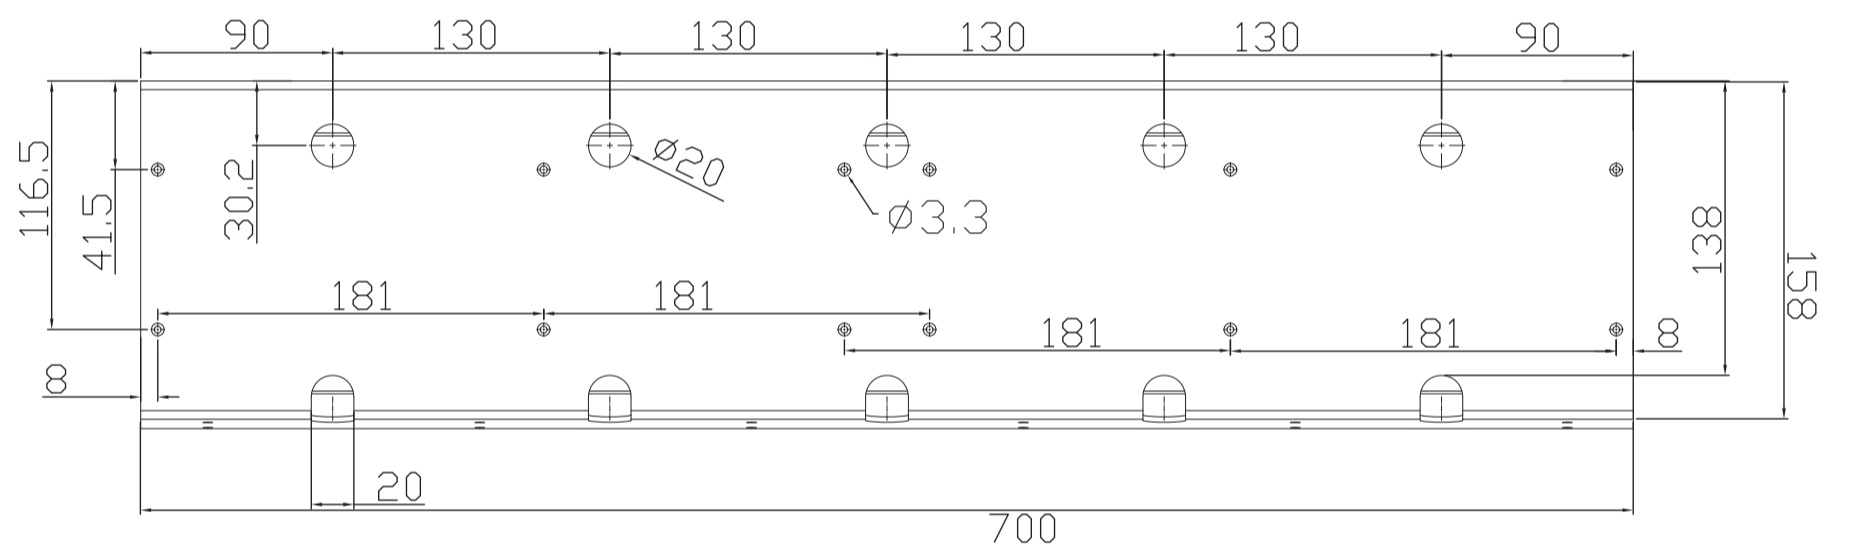

TONETRUNK ROAD CASE MAJOR

Most measurements are in mm - some are also shown in inches

Board and Bag: 17 kg / 37,5 lb
 Board: 3,9 kg / 8,6 lb

TONETRUNK BOARD MAJOR

Most measurements are in mm - some are also shown in inches

SECTION A

SECTION B

SECTION C