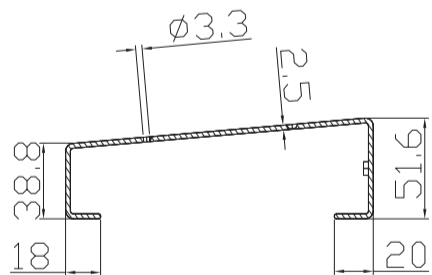

TONETRUNK ROAD CASE MAJOR

Most measurements are in mm - some are also shown in inches

Board and Bag: 17 kg / 37,5 lb
 Board: 3,9 kg / 8,6 lb

TONETRUNK BOARD MAJOR

Most measurements are in mm - some are also shown in inches

SECTION A

SECTION B

SECTION C