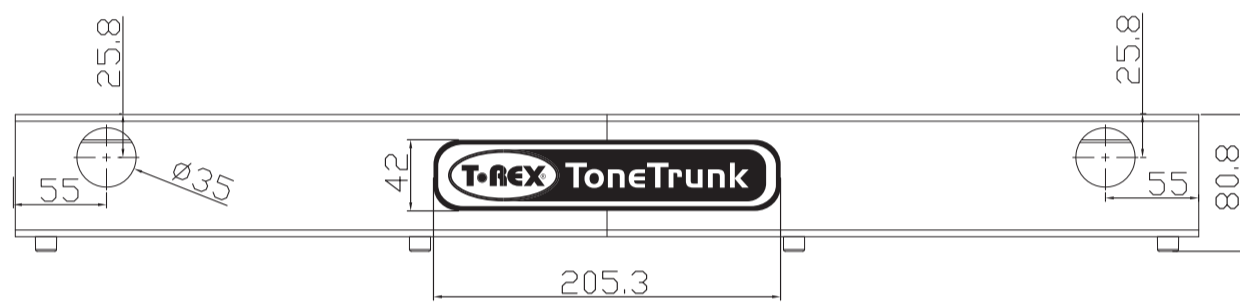

TONETRUNK ROAD CASE MAJOR

Most measurements are in mm - some are also shown in inches

Board and Bag: 17 kg / 37,5 lb
 Board: 3,9 kg / 8,6 lb

TONETRUNK BOARD MAJOR

Most measurements are in mm - some are also shown in inches

SECTION A

SECTION B

SECTION C