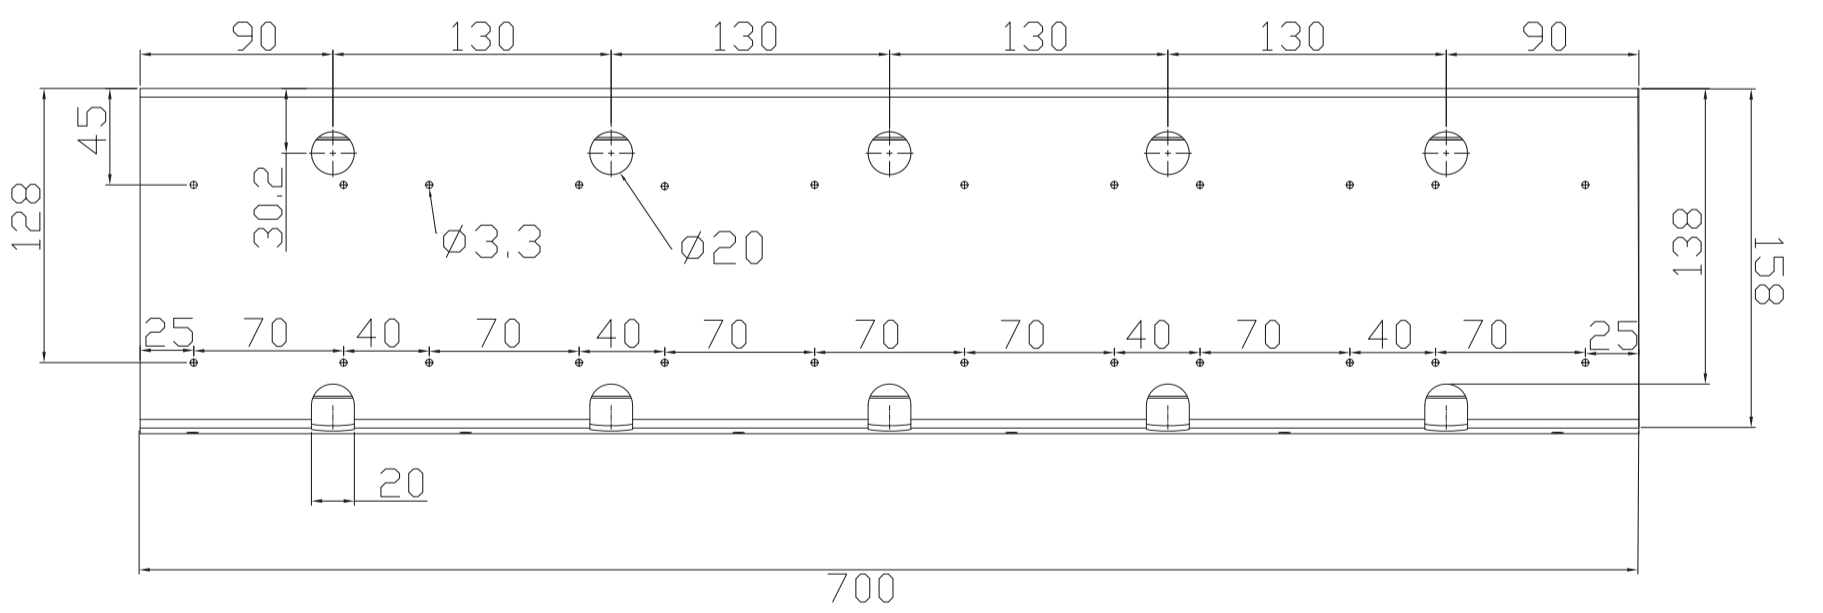

TONETRUNK ROAD CASE MAJOR

Most measurements are in mm - some are also shown in inches

Board and Bag: 17 kg / 37,5 lb
 Board: 3,9 kg / 8,6 lb

TONETRUNK BOARD MAJOR

Most measurements are in mm - some are also shown in inches

SECTION A

SECTION B

SECTION C