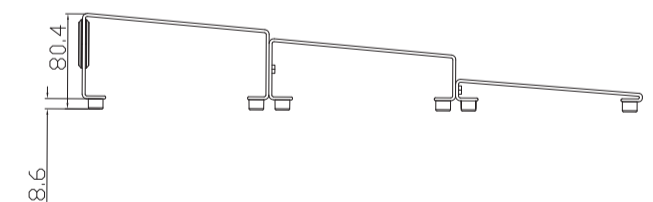

TONETRUNK ROAD CASE MAJOR

Most measurements are in mm - some are also shown in inches

Board and Bag: 17 kg / 37,5 lb
 Board: 3,9 kg / 8,6 lb

TONETRUNK BOARD MAJOR

Most measurements are in mm - some are also shown in inches

SECTION A

SECTION B

SECTION C