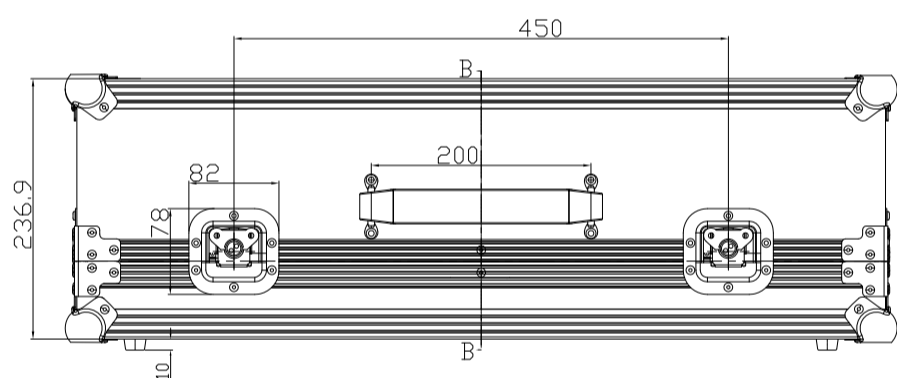

TONETRUNK ROAD CASE MAJOR

Most measurements are in mm - some are also shown in inches

Board and Bag: 17 kg / 37,5 lb
 Board: 3,9 kg / 8,6 lb

TONETRUNK BOARD MAJOR

Most measurements are in mm - some are also shown in inches