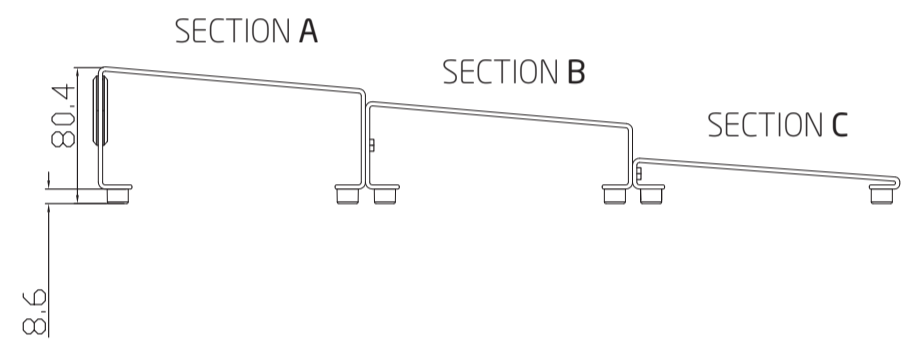

TONETRUNK ROAD CASE MAJOR

Most measurements are in mm - some are also shown in inches

Board and Bag: 17 kg / 37,5 lb
 Board: 3,9 kg / 8,6 lb

TONETRUNK BOARD MAJOR

Most measurements are in mm - some are also shown in inches

SECTION A

SECTION B

SECTION C