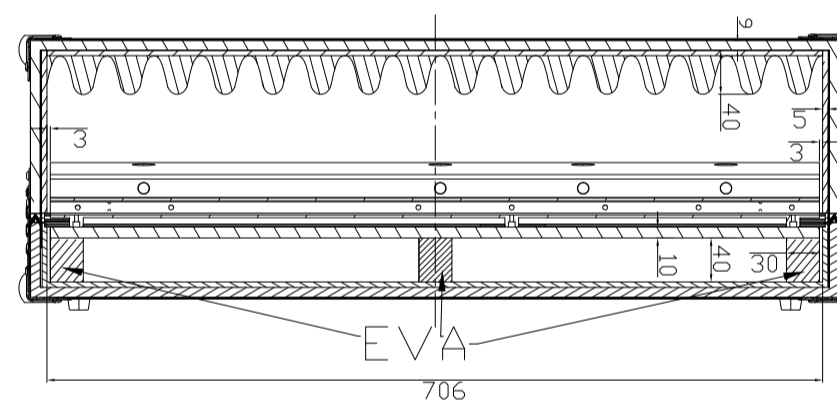

TONETRUNK ROAD CASE MAJOR

Most measurements are in mm - some are also shown in inches

Board and Bag: 17 kg / 37,5 lb
 Board: 3,9 kg / 8,6 lb

TONETRUNK BOARD MAJOR

Most measurements are in mm - some are also shown in inches

SECTION A

SECTION B

SECTION C