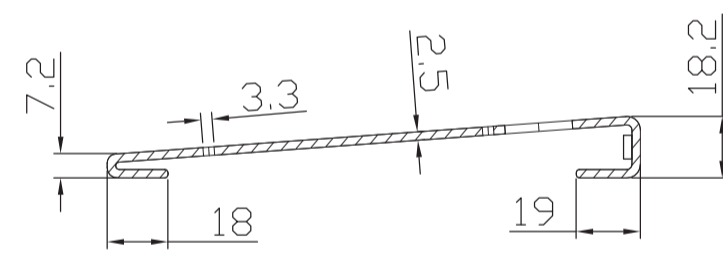

TONETRUNK ROAD CASE 56

Most measurements are in mm - some are also shown in inches

WEIGHT

Board and Bag: 10 kg / 22 lb

Board: 1,9 kg / 4,2 lb

TONETRUNK BOARD 56

Most measurements are in mm - some are also shown in inches

SECTION A

SECTION B

SECTION A

SECTION B