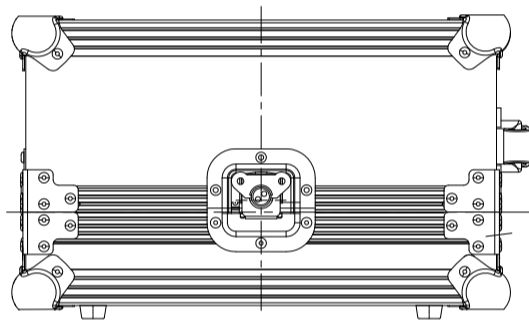

TONETRUNK ROAD CASE 56

Most measurements are in mm - some are also shown in inches

WEIGHT

Board and Bag: 10 kg / 22 lb

Board: 1,9 kg / 4,2 lb

TONETRUNK BOARD 56

Most measurements are in mm - some are also shown in inches

SECTION A

SECTION B

SECTION A

SECTION B