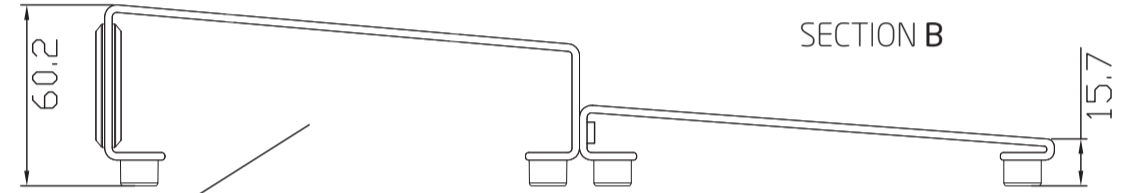

TONETRUNK ROAD CASE 56

Most measurements are in mm - some are also shown in inches

WEIGHT

Board and Bag: 10 kg / 22 lb

Board: 1,9 kg / 4,2 lb

TONETRUNK BOARD 56

Most measurements are in mm - some are also shown in inches

SECTION A

SECTION B

SECTION A

SECTION B