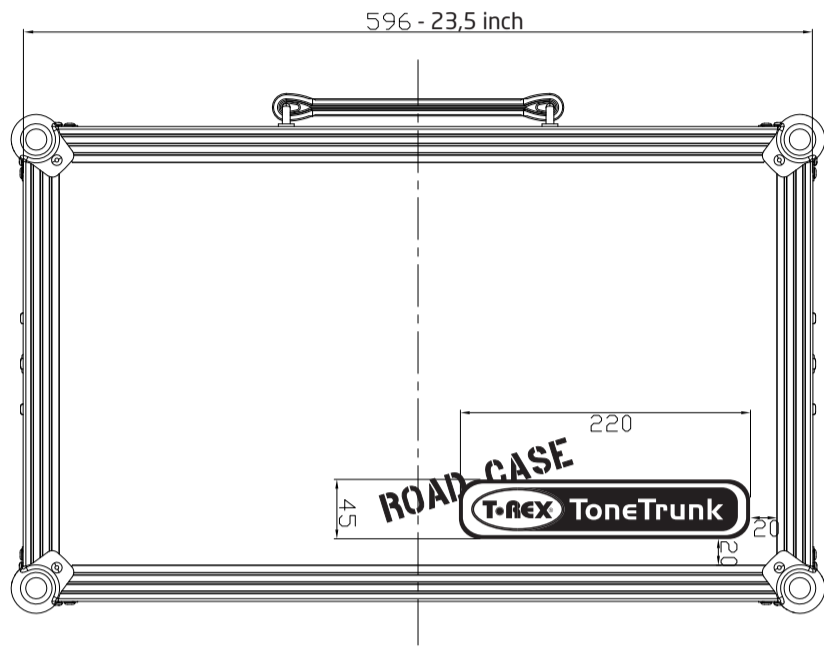

TONETRUNK ROAD CASE 56

Most measurements are in mm - some are also shown in inches

WEIGHT

Board and Bag: 10 kg / 22 lb

Board: 1,9 kg / 4,2 lb

TONETRUNK BOARD 56

Most measurements are in mm - some are also shown in inches