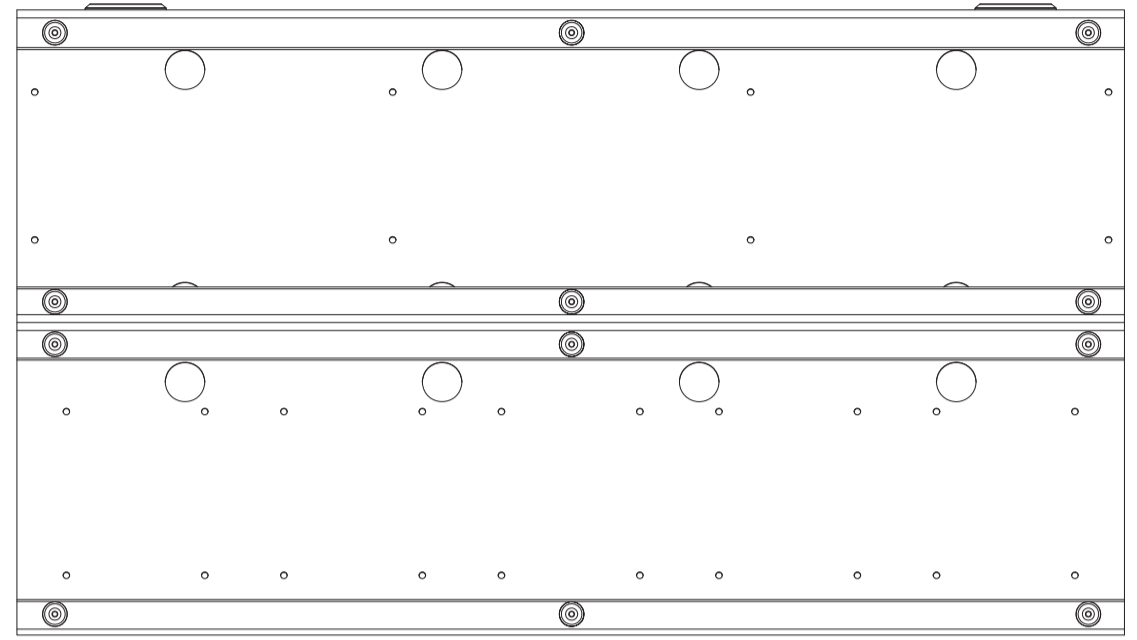

TONETRUNK ROAD CASE 56

Most measurements are in mm - some are also shown in inches

WEIGHT

Board and Bag: 10 kg / 22 lb

Board: 1,9 kg / 4,2 lb

TONETRUNK BOARD 56

Most measurements are in mm - some are also shown in inches

SECTION A

SECTION B

SECTION A

SECTION B