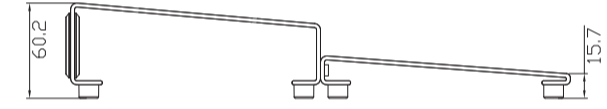

TONETRUNK ROAD CASE 56

Most measurements are in mm - some are also shown in inches

WEIGHT

Board and Bag: 10 kg / 22 lb

Board: 1,9 kg / 4,2 lb

TONETRUNK BOARD 56

Most measurements are in mm - some are also shown in inches

SECTION A

SECTION B

SECTION A

SECTION B