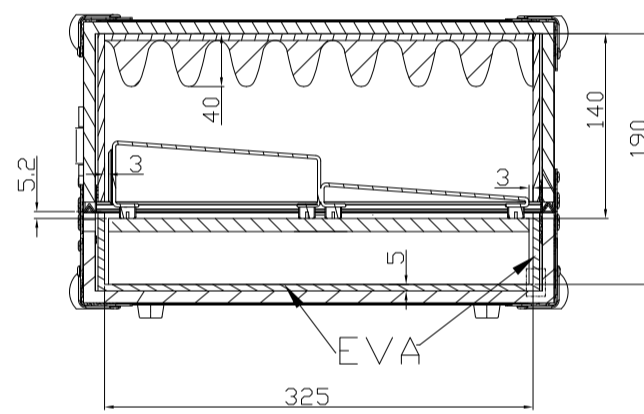

TONETRUNK ROAD CASE 56

Most measurements are in mm - some are also shown in inches

WEIGHT

Board and Bag: 10 kg / 22 lb

Board: 1,9 kg / 4,2 lb

TONETRUNK BOARD 56

Most measurements are in mm - some are also shown in inches

SECTION A

SECTION B

SECTION A

SECTION B