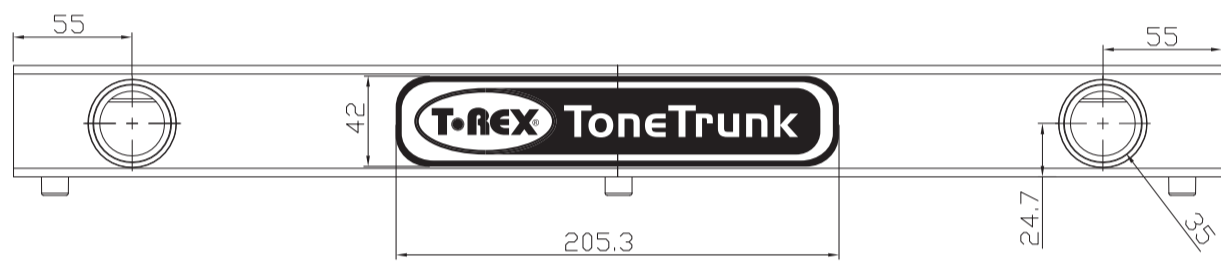

TONETRUNK ROAD CASE 56

Most measurements are in mm - some are also shown in inches

WEIGHT

Board and Bag: 10 kg / 22 lb

Board: 1,9 kg / 4,2 lb

TONETRUNK BOARD 56

Most measurements are in mm - some are also shown in inches