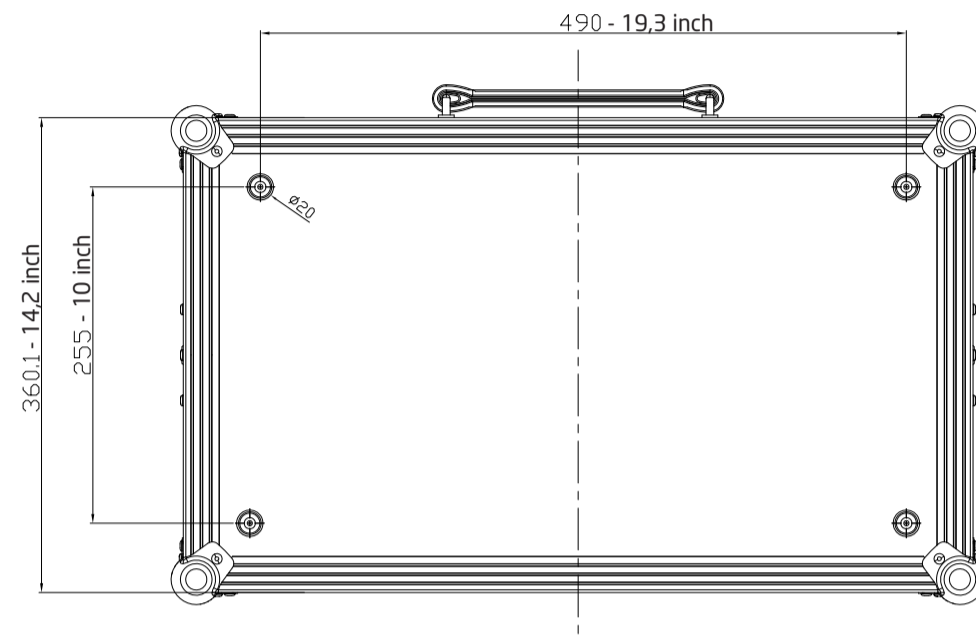

TONETRUNK ROAD CASE 56

Most measurements are in mm - some are also shown in inches

WEIGHT

Board and Bag: 10 kg / 22 lb

Board: 1,9 kg / 4,2 lb

TONETRUNK BOARD 56

Most measurements are in mm - some are also shown in inches

SECTION A

SECTION B

SECTION A

SECTION B