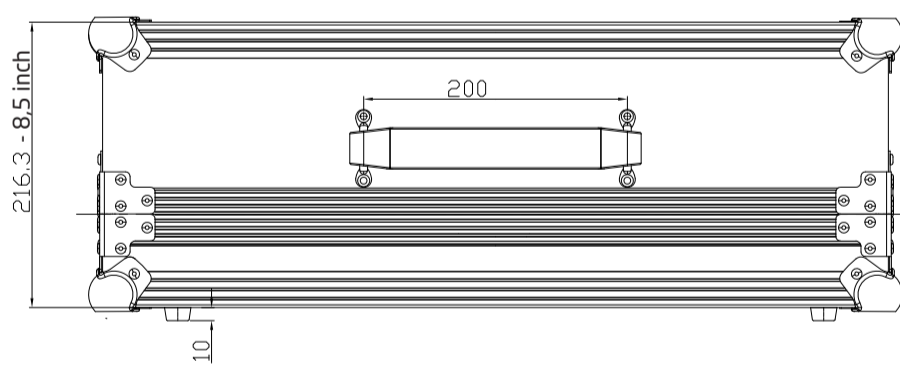

TONETRUNK ROAD CASE 56

Most measurements are in mm - some are also shown in inches

WEIGHT

Board and Bag: 10 kg / 22 lb

Board: 1,9 kg / 4,2 lb

TONETRUNK BOARD 56

Most measurements are in mm - some are also shown in inches

SECTION A

SECTION B

SECTION A

SECTION B