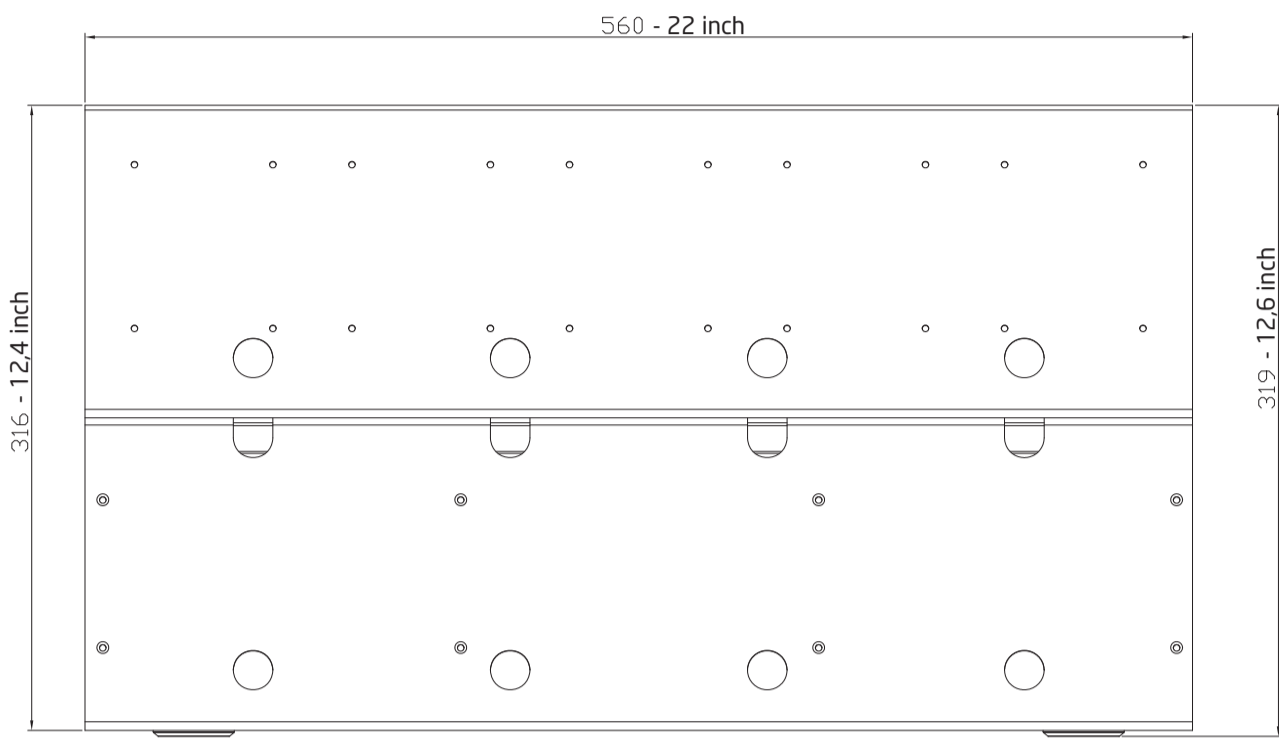

TONETRUNK ROAD CASE 56

Most measurements are in mm - some are also shown in inches

WEIGHT

Board and Bag: 10 kg / 22 lb

Board: 1,9 kg / 4,2 lb

TONETRUNK BOARD 56

Most measurements are in mm - some are also shown in inches