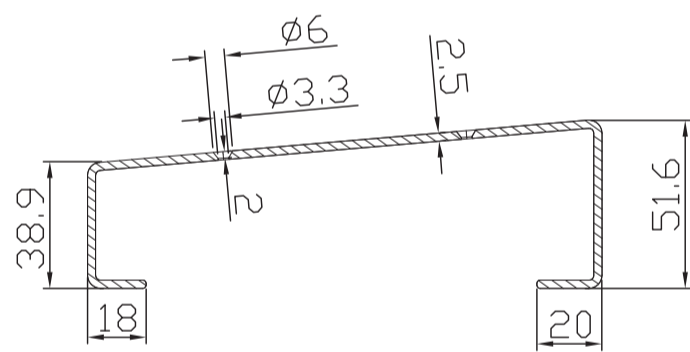

TONETRUNK ROAD CASE 56

Most measurements are in mm - some are also shown in inches

WEIGHT

Board and Bag: 10 kg / 22 lb

Board: 1,9 kg / 4,2 lb

TONETRUNK BOARD 56

Most measurements are in mm - some are also shown in inches

SECTION A

SECTION B

SECTION A

SECTION B