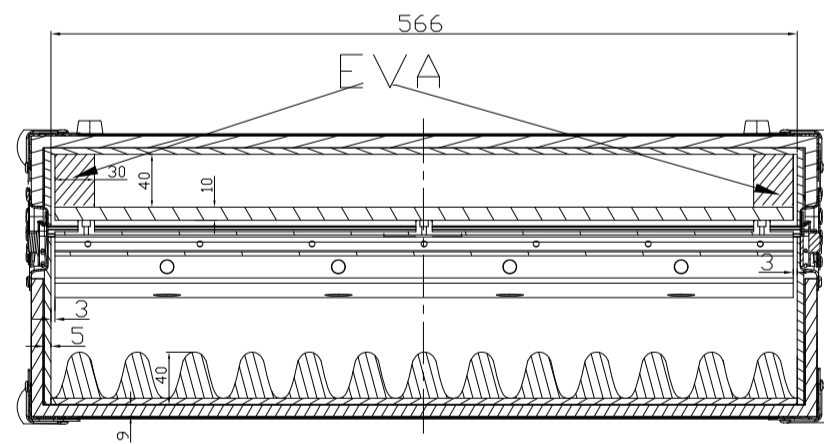

TONETRUNK ROAD CASE 56

Most measurements are in mm - some are also shown in inches

WEIGHT

Board and Bag: 10 kg / 22 lb

Board: 1,9 kg / 4,2 lb

TONETRUNK BOARD 56

Most measurements are in mm - some are also shown in inches

SECTION A

SECTION B

SECTION A

SECTION B